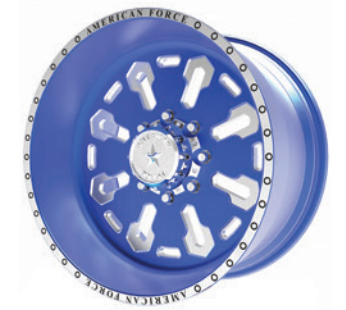

THE LEADER IN
FORGED
WHEELS

63 TARGET SS

101 UNIT SS

94 BAUSS SS

139 STORM SS

B10 BANDIT SS

C48 HABIT SS

G27 BLOX SS

B116 APEX SS

66 JUDGE SS

22 COMBAT SS

B122 MAYHEM SS

133 RECOIL SS

B119 HALO SS

B118 LYNX SS

B121 HELIX SS